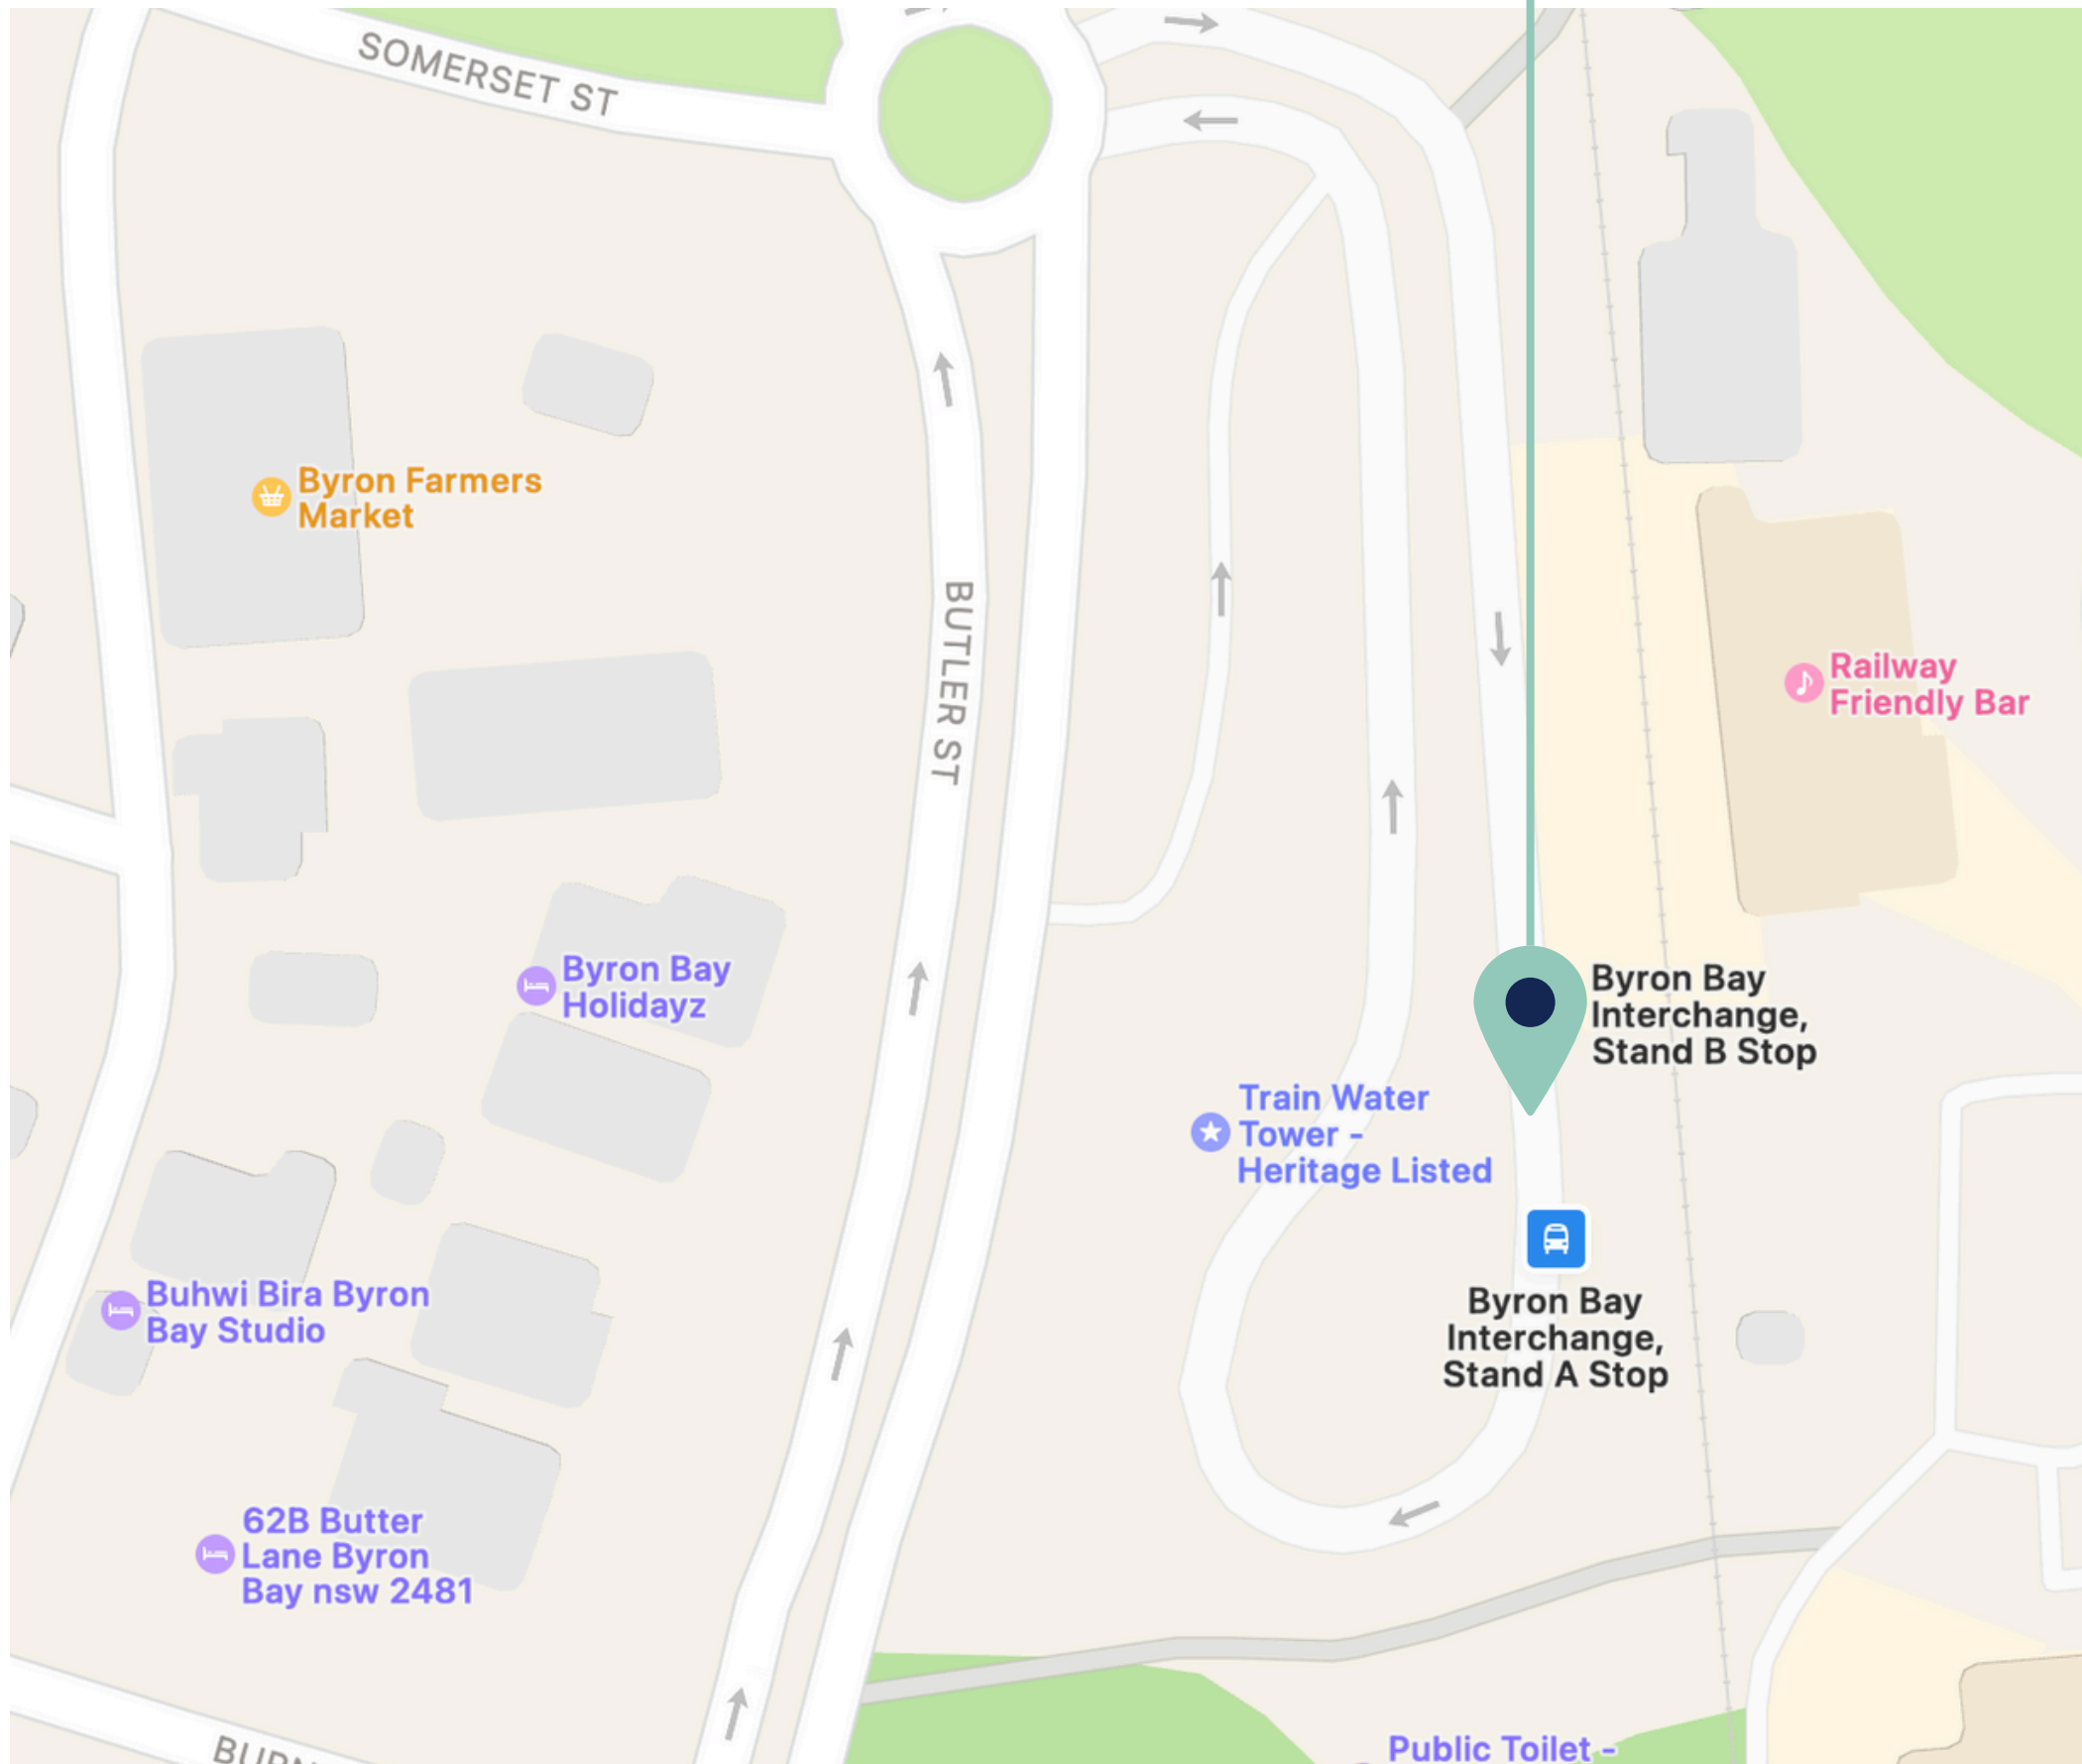

BYRON BAY INTERCHANGE